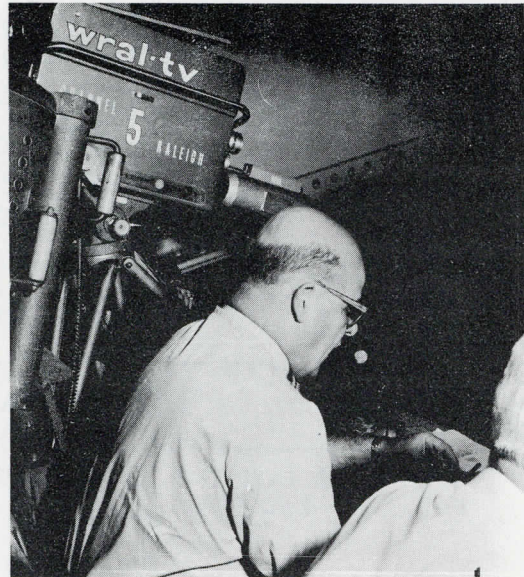

tele•news *Letter*

WRAL - TV

NBC
REPRESENTED BY H-R

RALEIGH, N.C.

Vol. 2, No. 2

February, 1959

DIXIE CLASSIC BASKETBALL

BY THE USE OF CHANNEL FIVE'S REMOTE UNIT AND VIDEO TAPE RECORDER, WRAL-TELEVISION BROUGHT TO THOUSANDS OF BASKETBALL FOLLOWERS TWO OF THE OUTSTANDING GAMES OF THE DIXIE CLASSIC BASKETBALL TOURNAMENT. THE SEMI-FINAL CLASH BETWEEN NORTH CAROLINA STATE AND TOP RANKED CINCINNATI UNIVERSITY, AND THE FINALS BETWEEN NORTH CAROLINA STATE AND MICHIGAN STATE WERE TAPED AND PLAYED BACK AT 11:15 P. M. THE GAMES EMANATED FROM THE SOLD-OUT REYNOLDS COLISEUM ON THE STATE COLLEGE CAMPUS IN RALEIGH, THE BASKETBALL CAPITAL OF THE SOUTH. OH, YES, NORTH CAROLINA STATE WON THE TOURNAMENT. THE

PROGRAM SCHEDULE INSIDE

REMOTE UNIT IS SHOWN ON PAGE ONE, WITH THE "DEAN" OF SOUTHERN SPORTSCASTERS, RAY REEVE, SHOWN IN ACTION AT RIGHT. ON JANUARY 14, WRAL-TELEVISION TELECAST A DELAYED VERSION OF THE NORTH CAROLINA STATE-UNIVERSITY OF NORTH CAROLINA GAME TO THE DELIGHT OF THOSE NOT FORTUNATE ENOUGH TO OBTAIN A TICKET. THIS WAS OF PARTICULAR INTEREST, AS BOTH TEAMS WERE RANKED WITHIN THE TOP FIVE IN THE NATION. THE UNIVERSITY WON THIS INTER-FAMILY STRUGGLE.